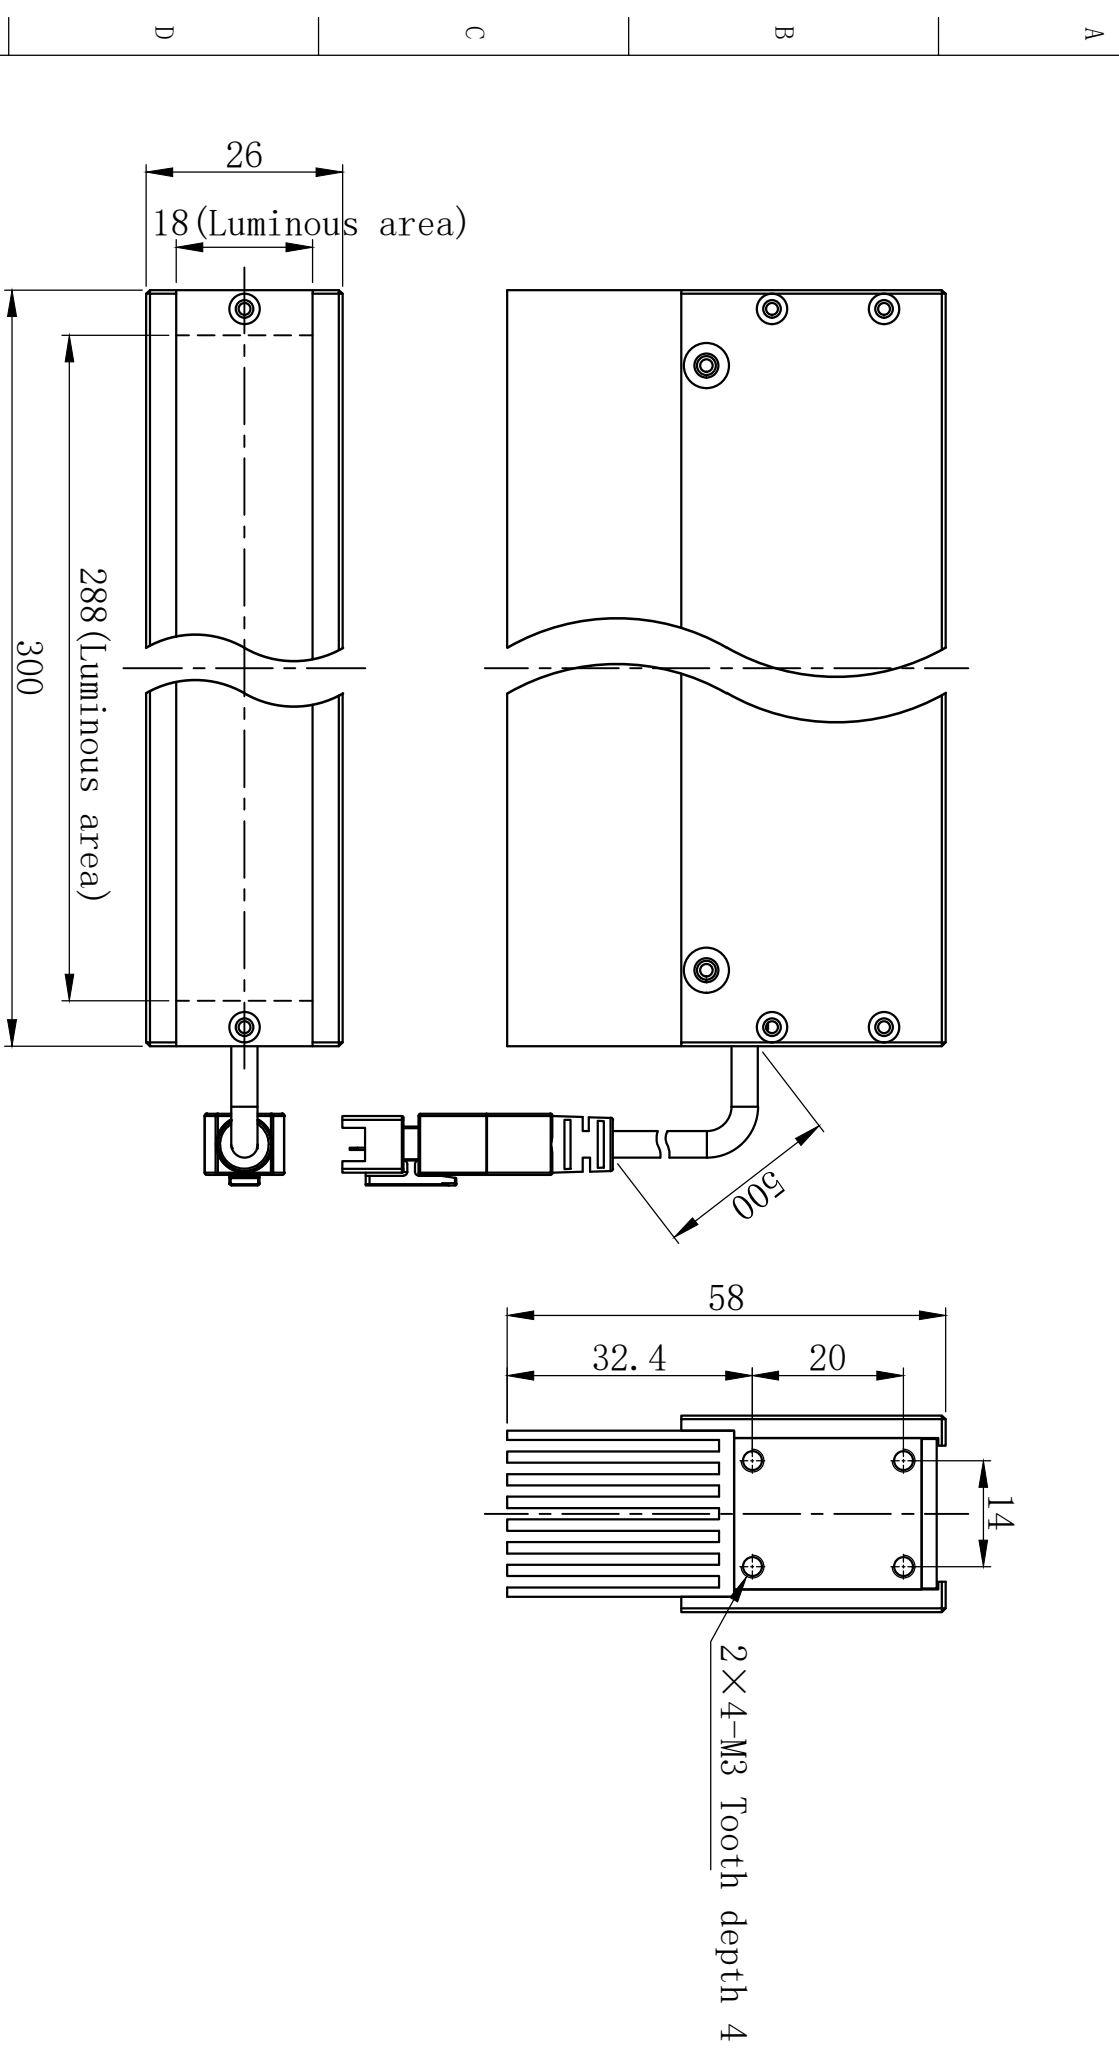

unit: mm

		Model	HBL30026	Product installation dimensions
Version number	1.0	Name	Highlight bar lights	
Proportion	1:1	Date		