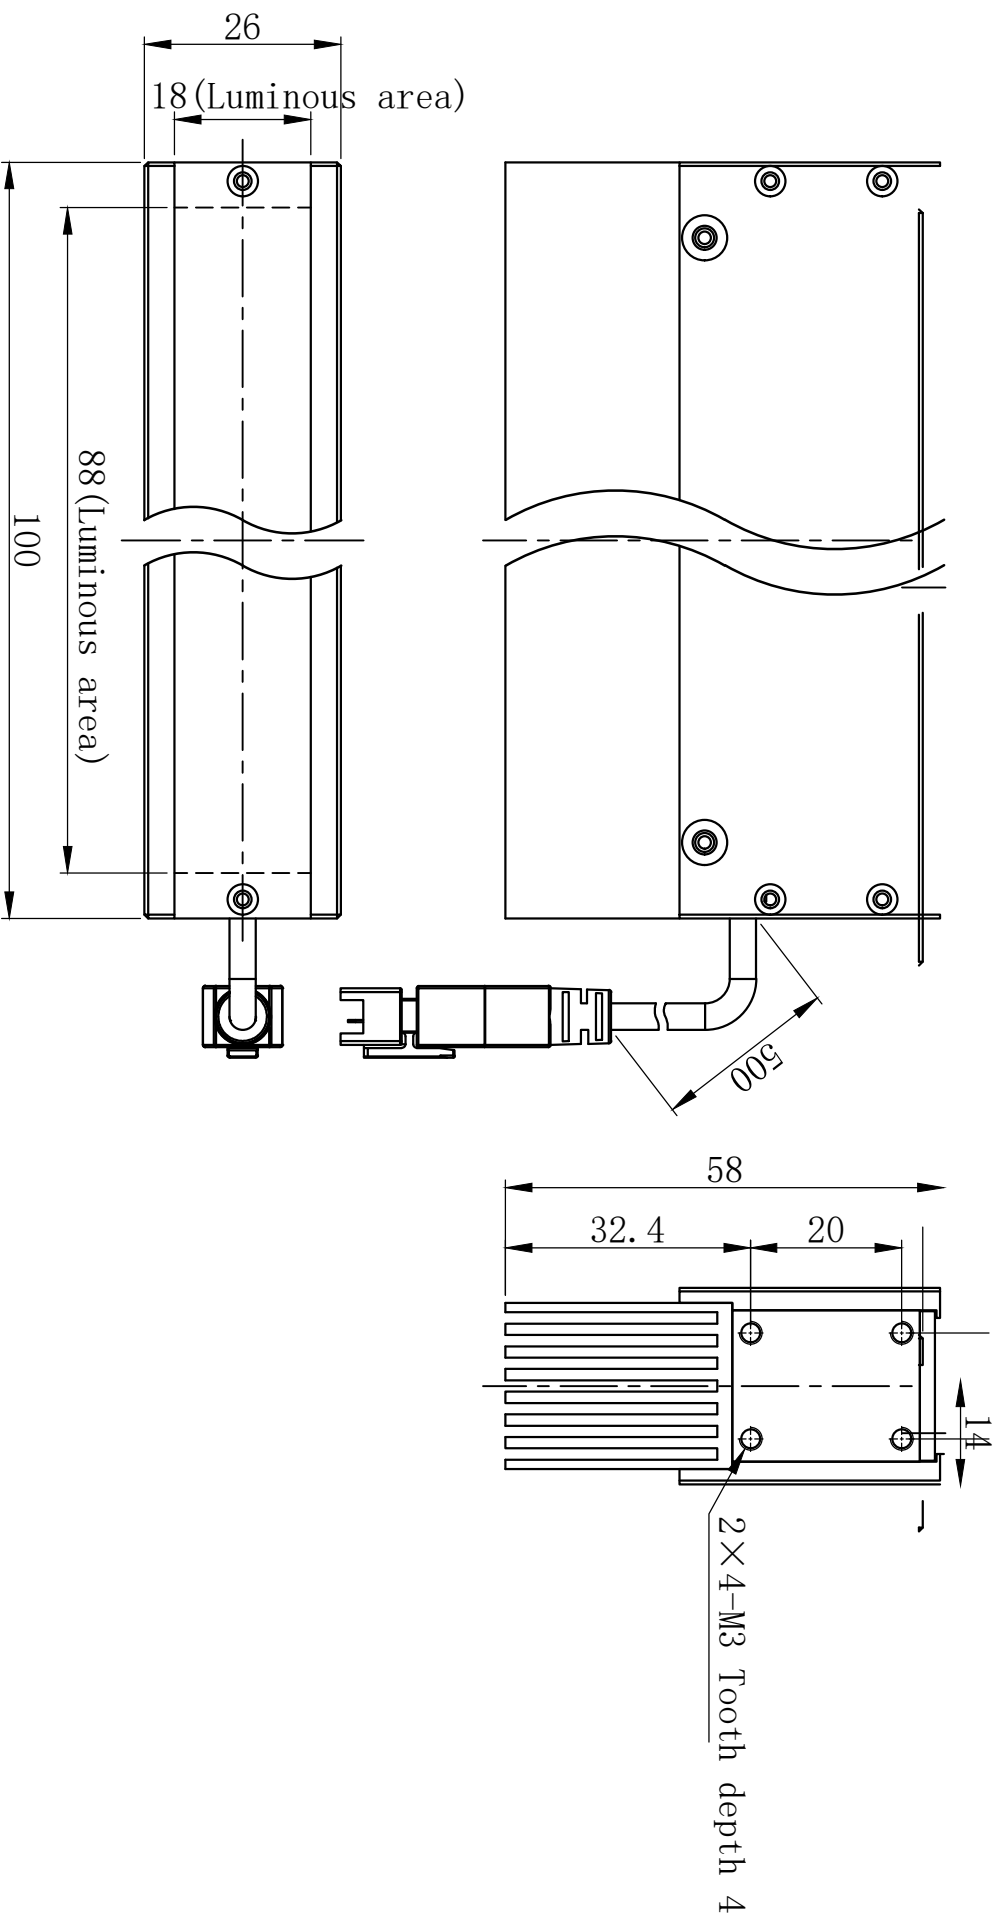

unit: mm

				Model	HBL10026	Product installation dimensions
Version number	1.0	Name	Highlight bar lights			
Proportion	1:1	Date				