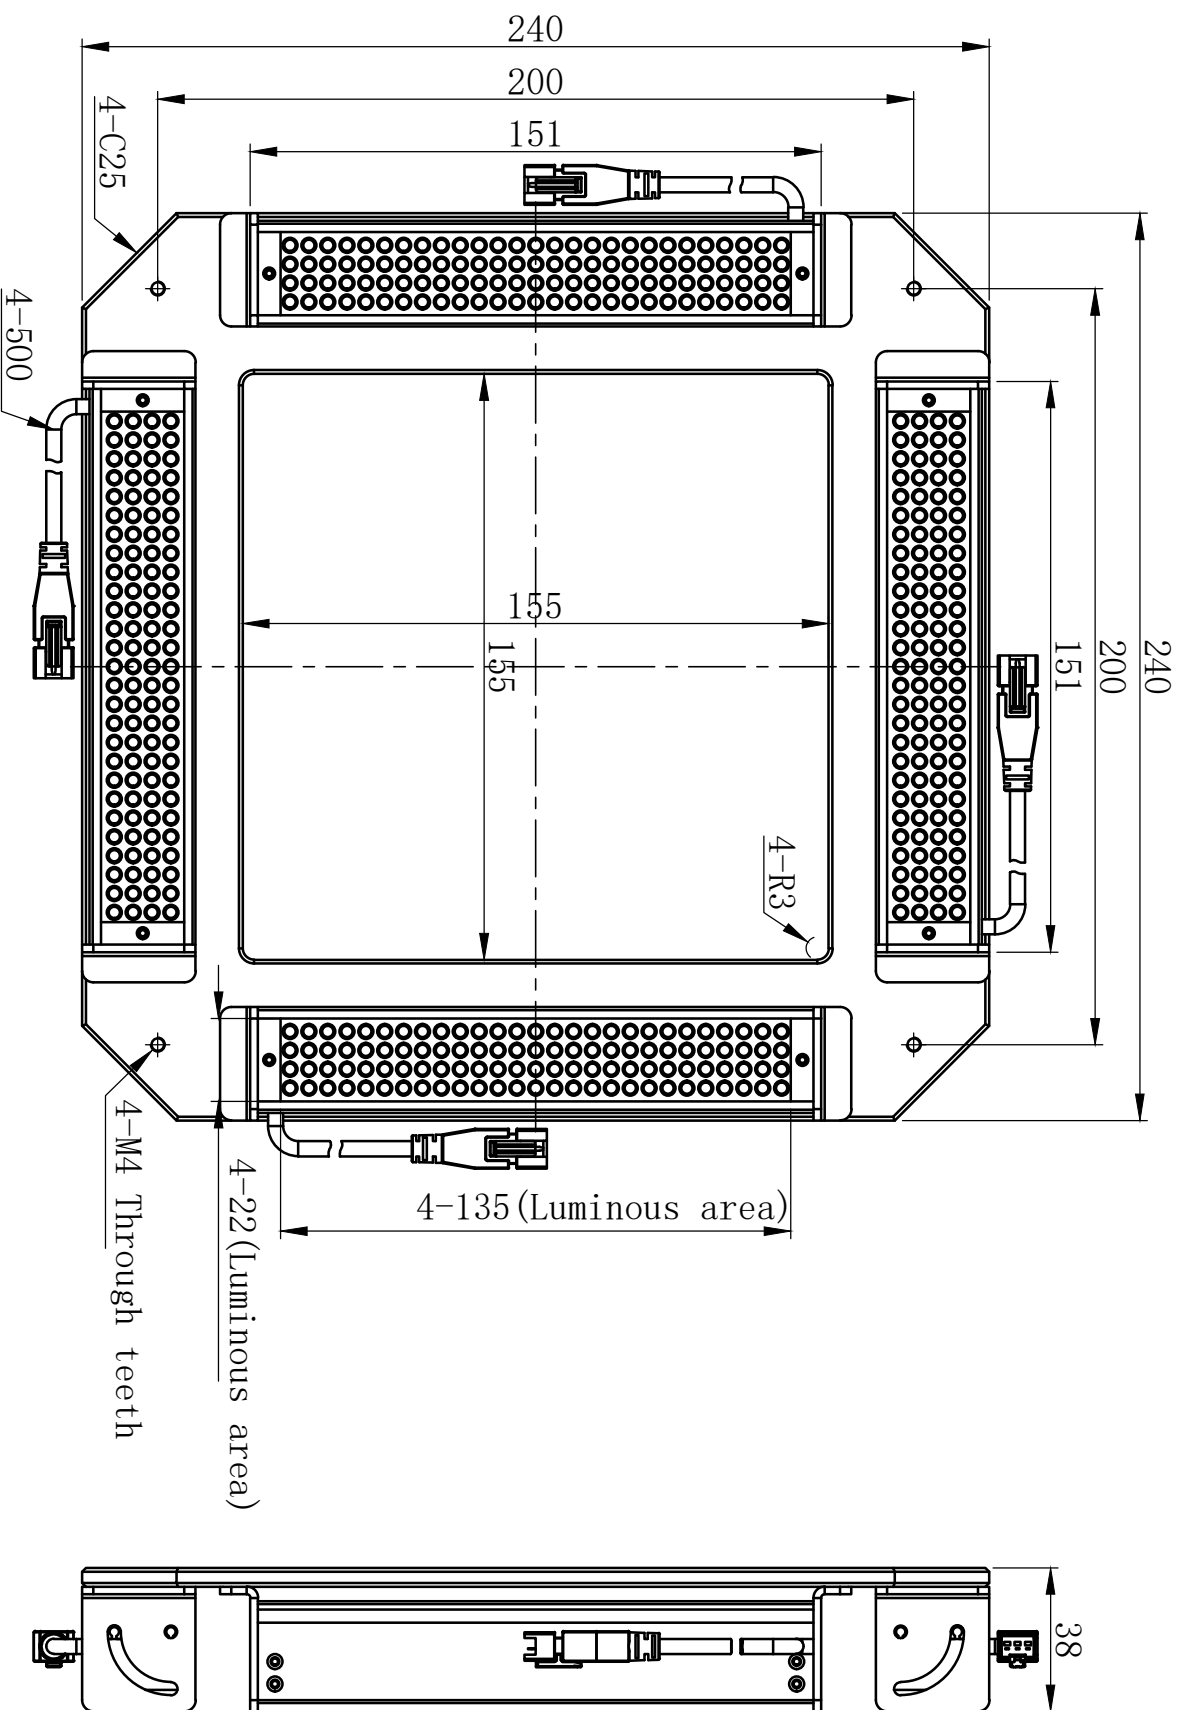

unit: mm

E

Version number

1.0

Model

FAI240

Product installation dimensions

Name

Adjustable lights on all sides

Proportion

1:2

Date