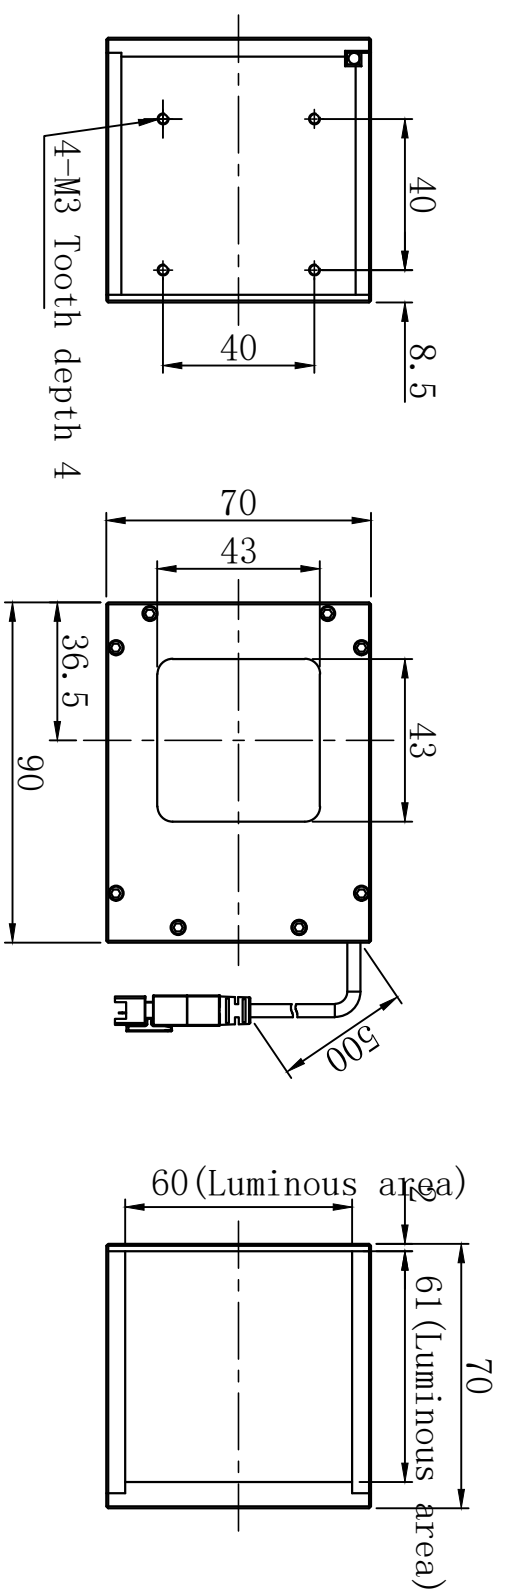

unit: mm

A

B

C

D

E

Version number

1.0

Name

Corner coaxial lights

Model

ACOL60

Product installation dimensions

Proportion

1:2

Date