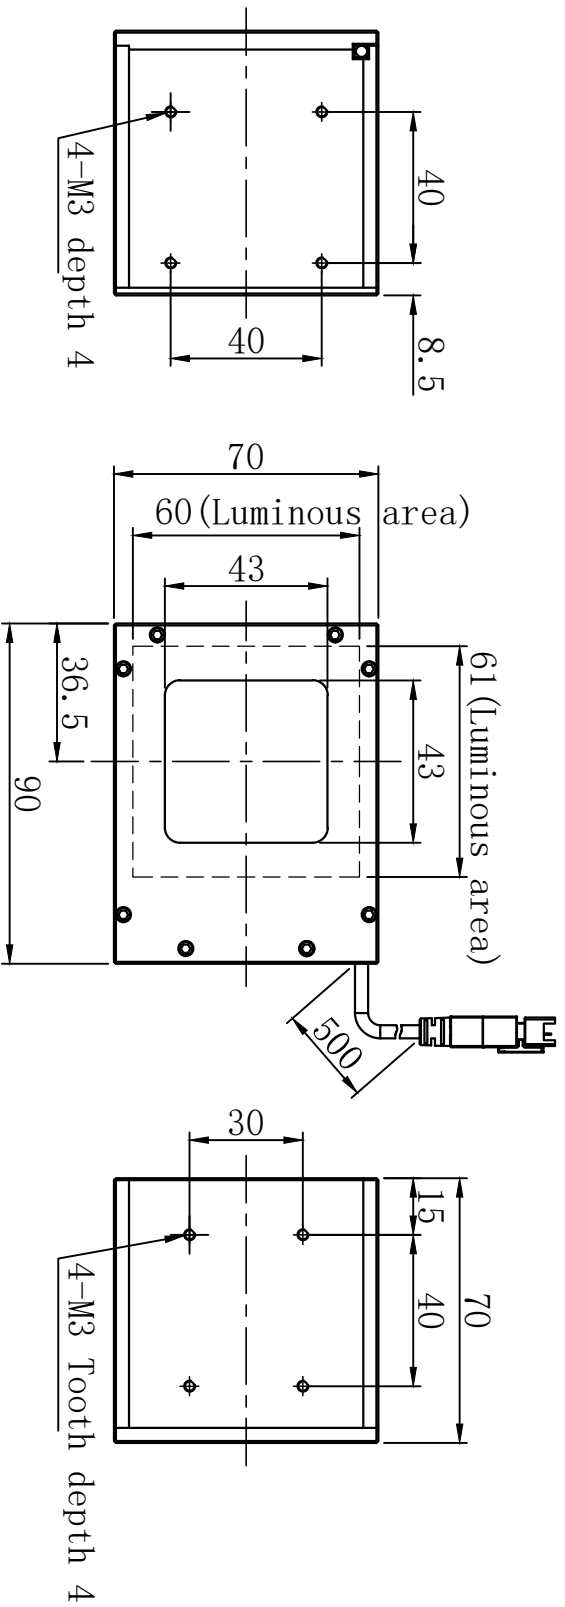

unit: mm

 		Model	COL60	Product installation dimensions
Version number	1.0	Name	Coaxial lights	
Proportion	1:2	Date		