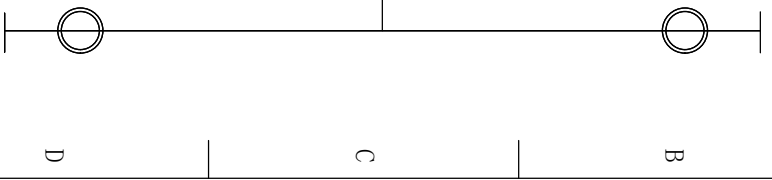

unit: mm

 		Model	COL60	Product installation dimensions
Version number	1.0	Name	Coaxial lights	
Proportion	1:2	Date		