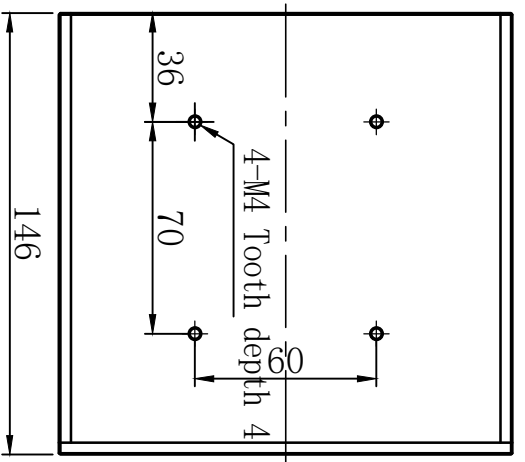

unit: mm

		Model	COL140
Version number	1.0	Name	Coaxial lights
Proportion	1:2.5	Date	

Product installation dimensions