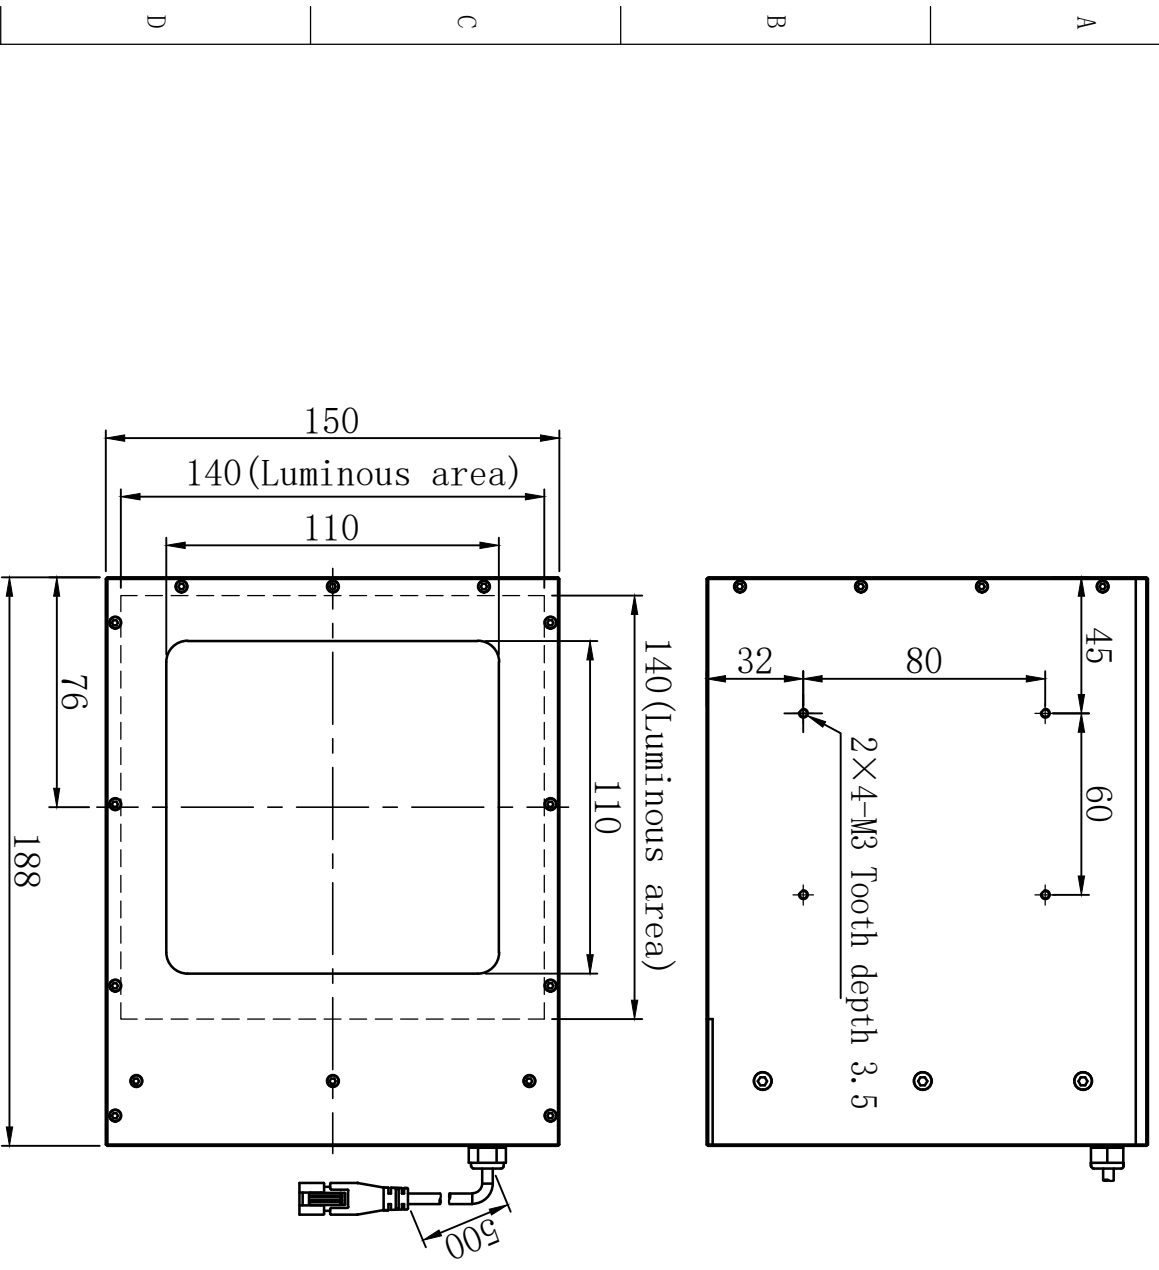

unit: mm

		Model	COL140
Version number	1.0	Name	Coaxial lights
Proportion	1:2.5	Date	

Product installation dimensions