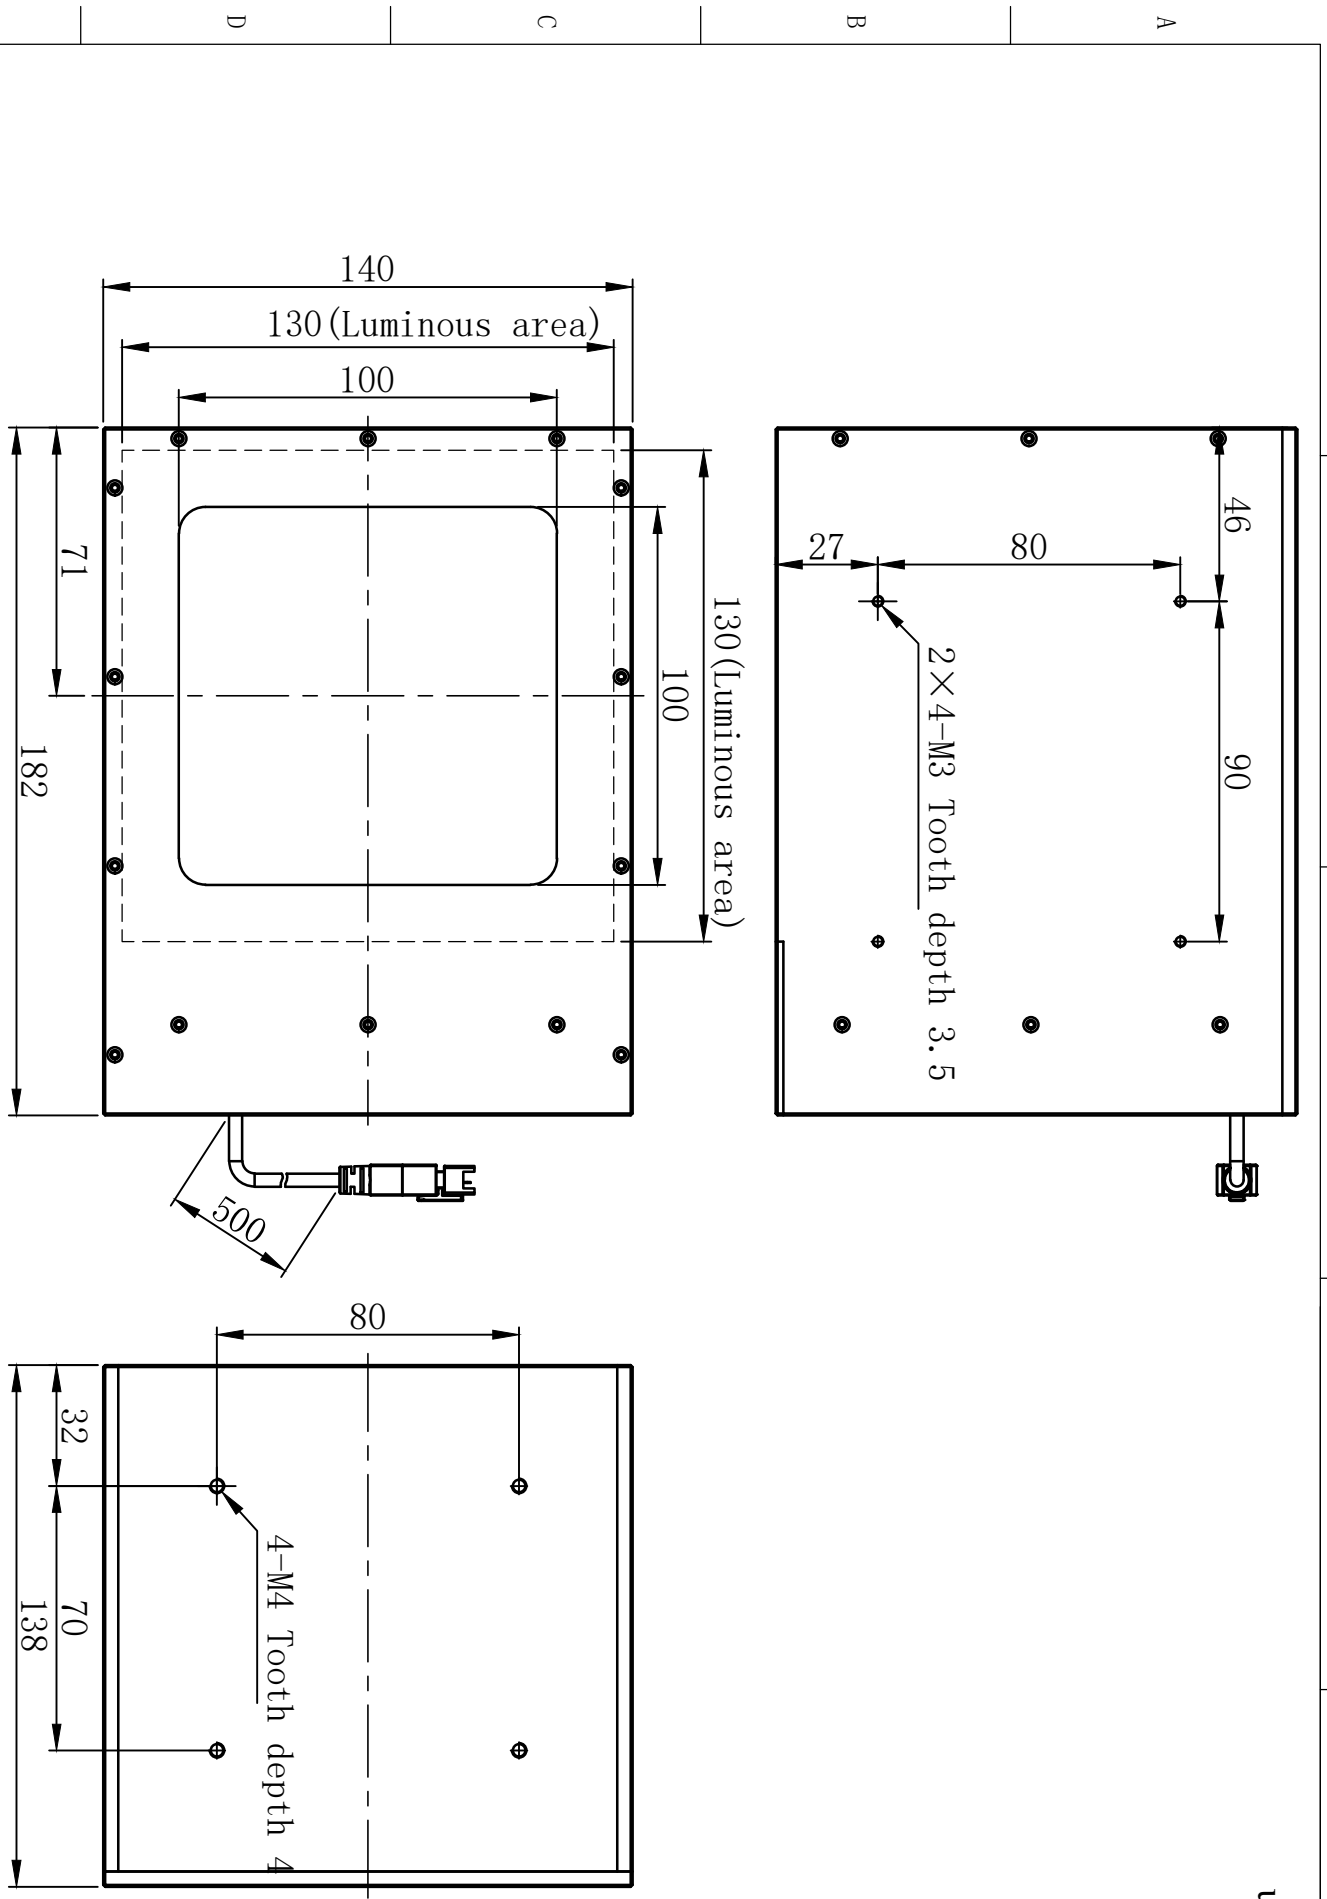

unit: mm

Version number		1.0	Model		COL130	Product installation dimensions	
Name		Coaxial lights					
Proportion		1:2	Date				