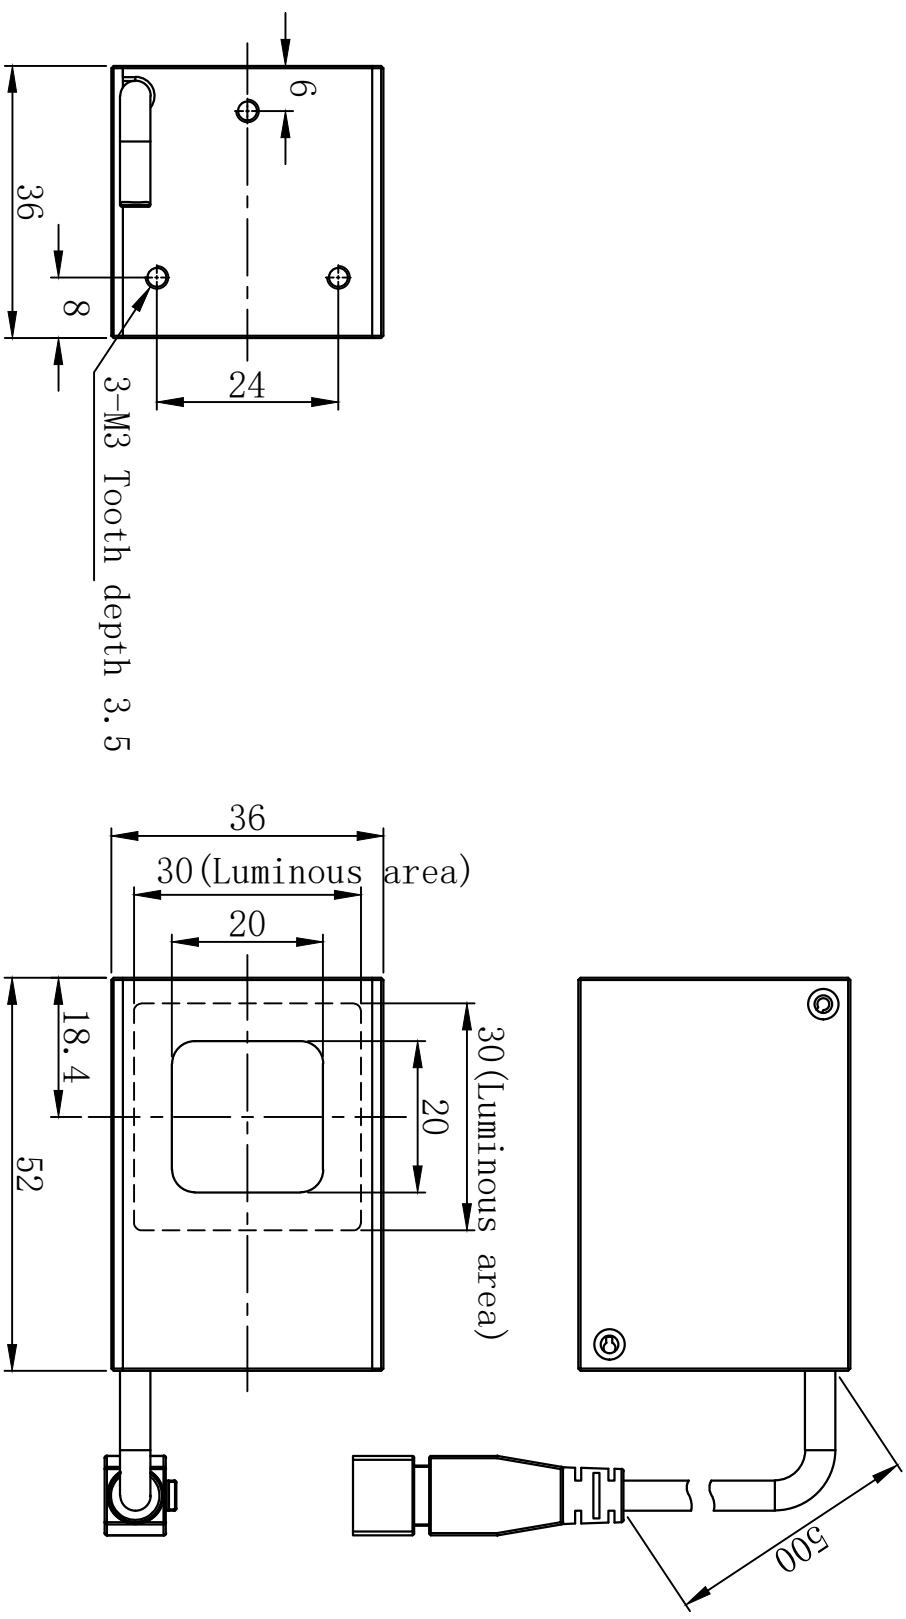

unit: mm

		Model	COL30	Product installation dimensions
Version number	1.0	Name	Coaxial lights	
Proportion	1:1	Date		