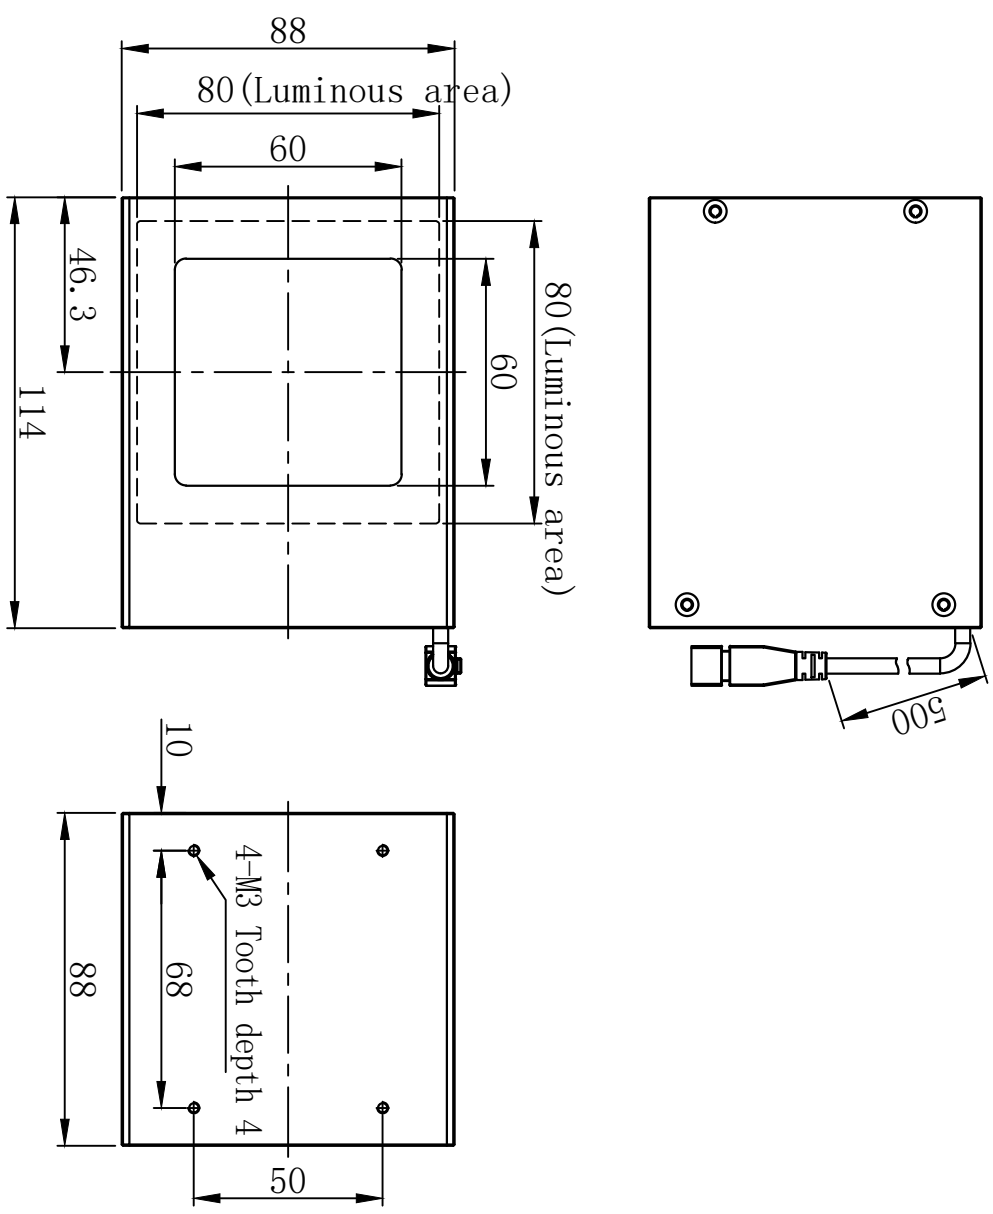

unit: mm

Version number

1.0

Name

Coaxial lights

Model

COL80

Product installation dimensions

Proportion

1:2

Date