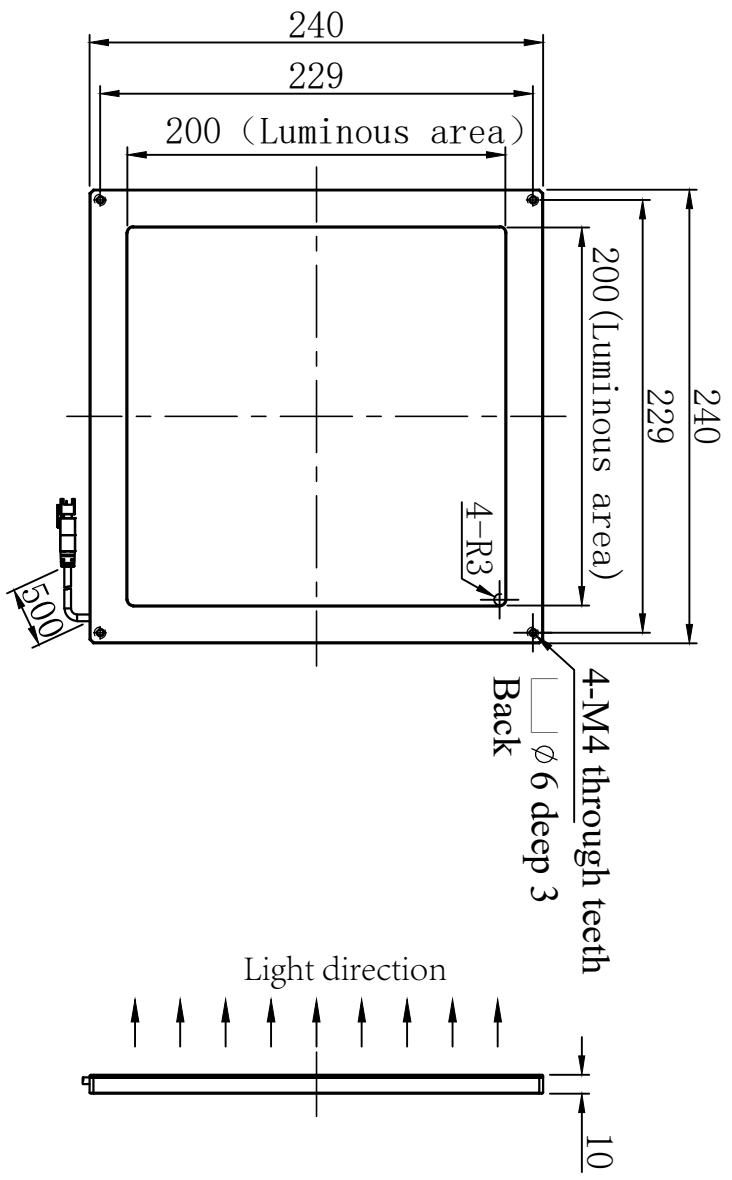

unit: mm

Version number	1.0	Model	FCL200
Proportion	1:4	Name	Planar coaxial lights
		Date	

Product installation dimensions