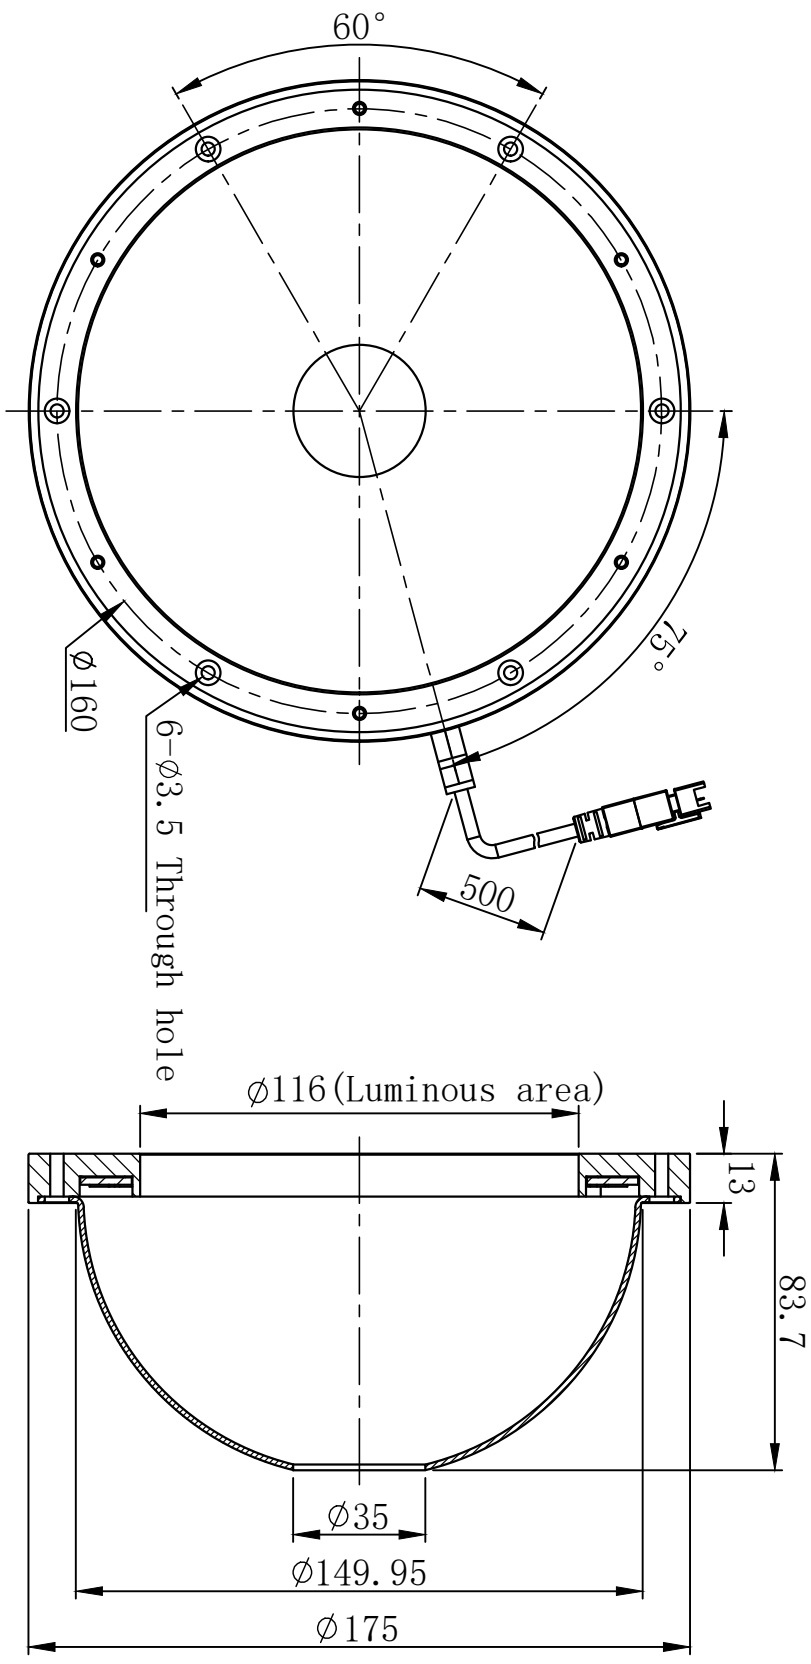

unit: mm

				Model	TL175	Product installation dimensions
Version number	1.0	Name	Dome lights			
Proportion	1:2	Date				