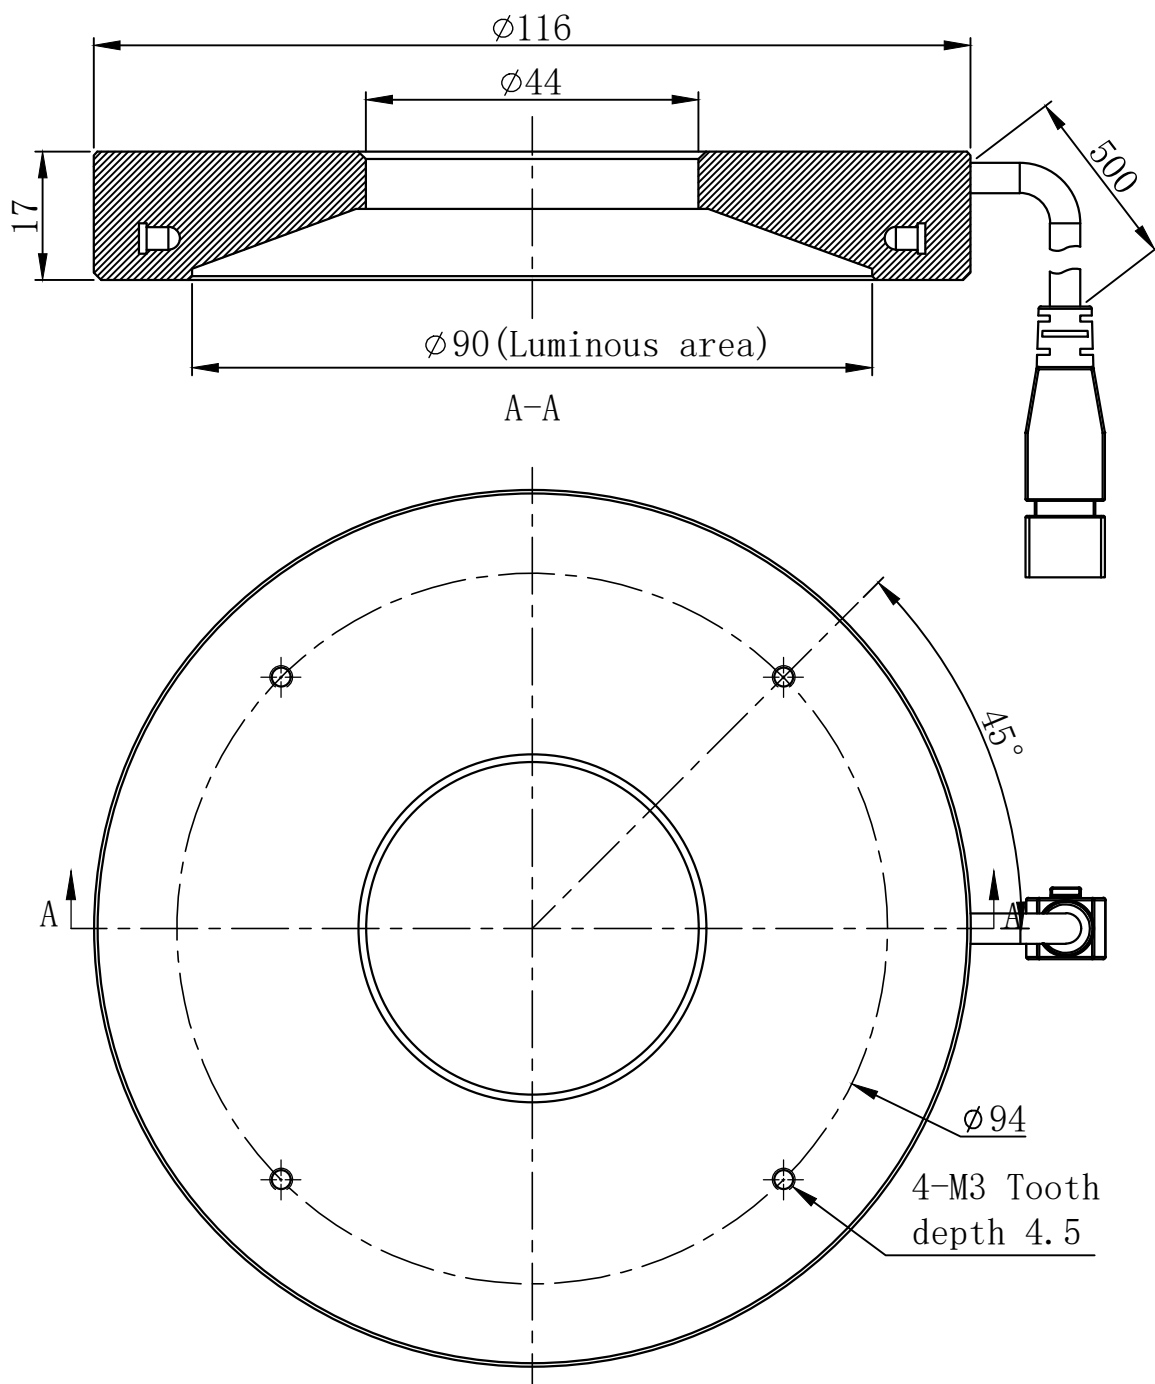

1

2

3

4

5

unit: mm

A

B

C

D

Model FNSL116

Product installation dimensions

Version number 1.0

Name Planar shadowless lights

Proportion 1:1

Date