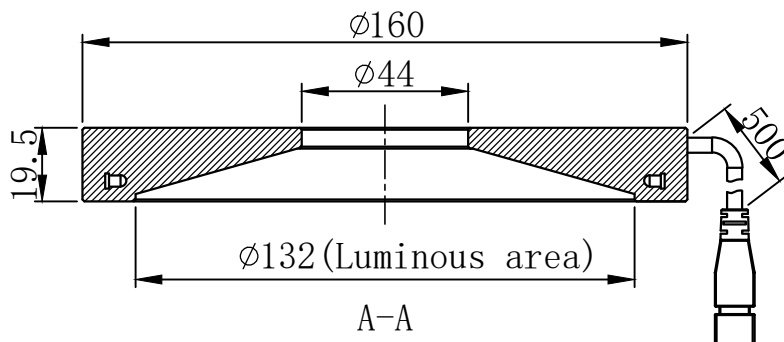

unit: mm

A

B

C

D

Model FNSL160

Product installation dimensions

Version number 1.0

Name Planar shadowless lights

Proportion 1:2

Date