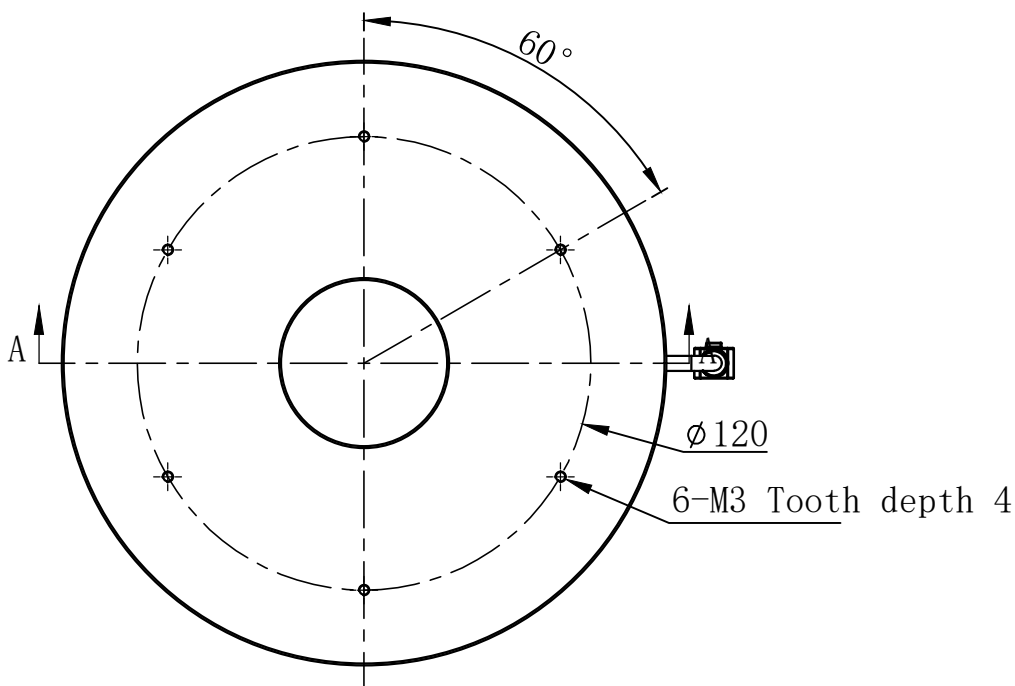

unit: mm

A

B

C

D

Model FNSL160

Product installation dimensions

Version number 1.0

Name Planar shadowless lights

Proportion 1:2

Date