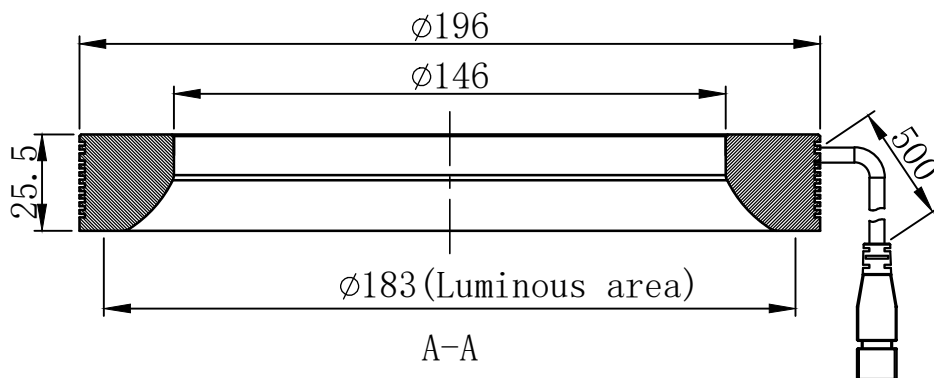

unit: mm

A

B

C

D

Model	CRL196
-------	--------

Product installation dimensions
---------------------------------

Version number	1.0	Name	Ring shadowless lights
----------------	-----	------	------------------------