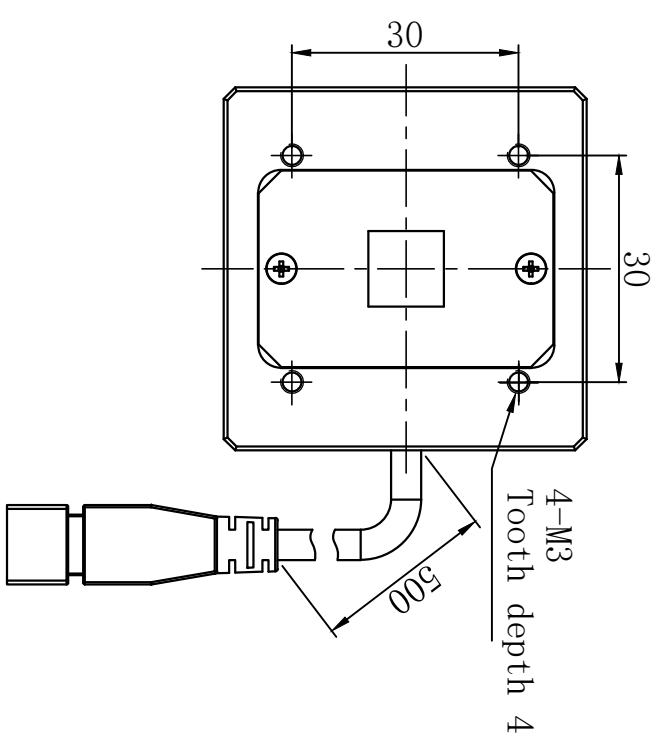

unit: mm

Version number	1.0	Model	QNL48
Proportion	1:1	Name	Square shadowless lights
		Date	

Product installation dimensions