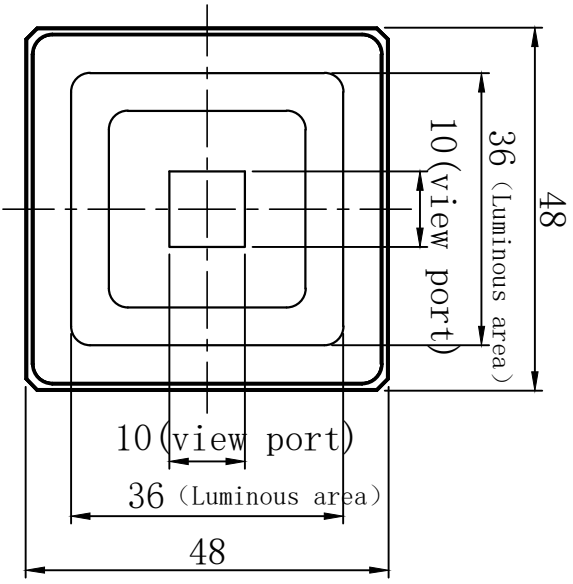

unit: mm

Version number	1.0	Model	QNL48
Proportion	1:1	Name	Square shadowless lights
		Date	

Product installation dimensions