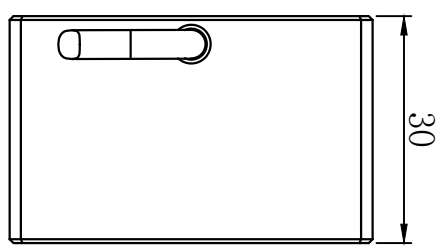

unit: mm

Version number	1.0	Model	QNL48
Proportion	1:1	Name	Square shadowless lights
		Date	

Product installation dimensions