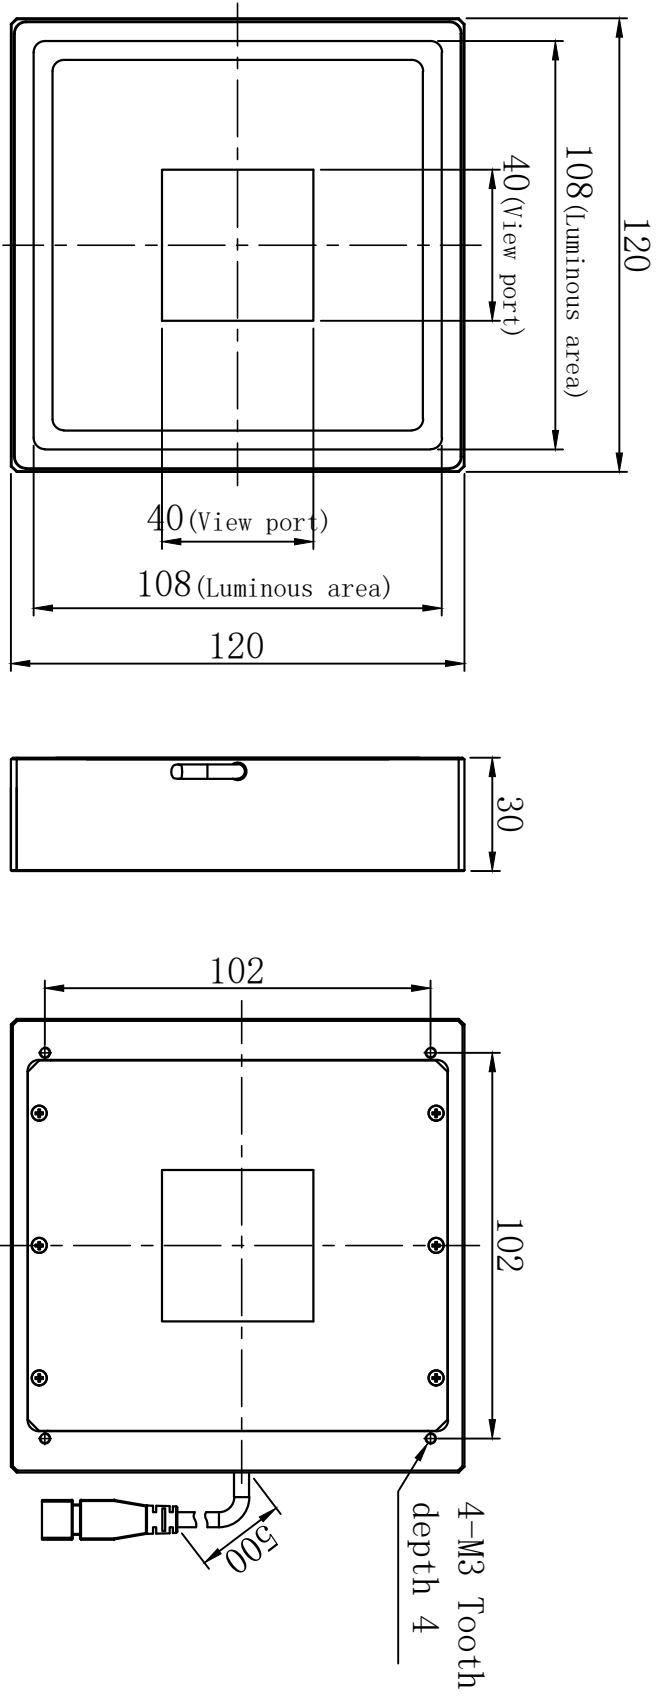

unit: mm

	Model	QNL120
Version number	Name	Square shadowless lights
Proportion	Date	

Product installation dimensions