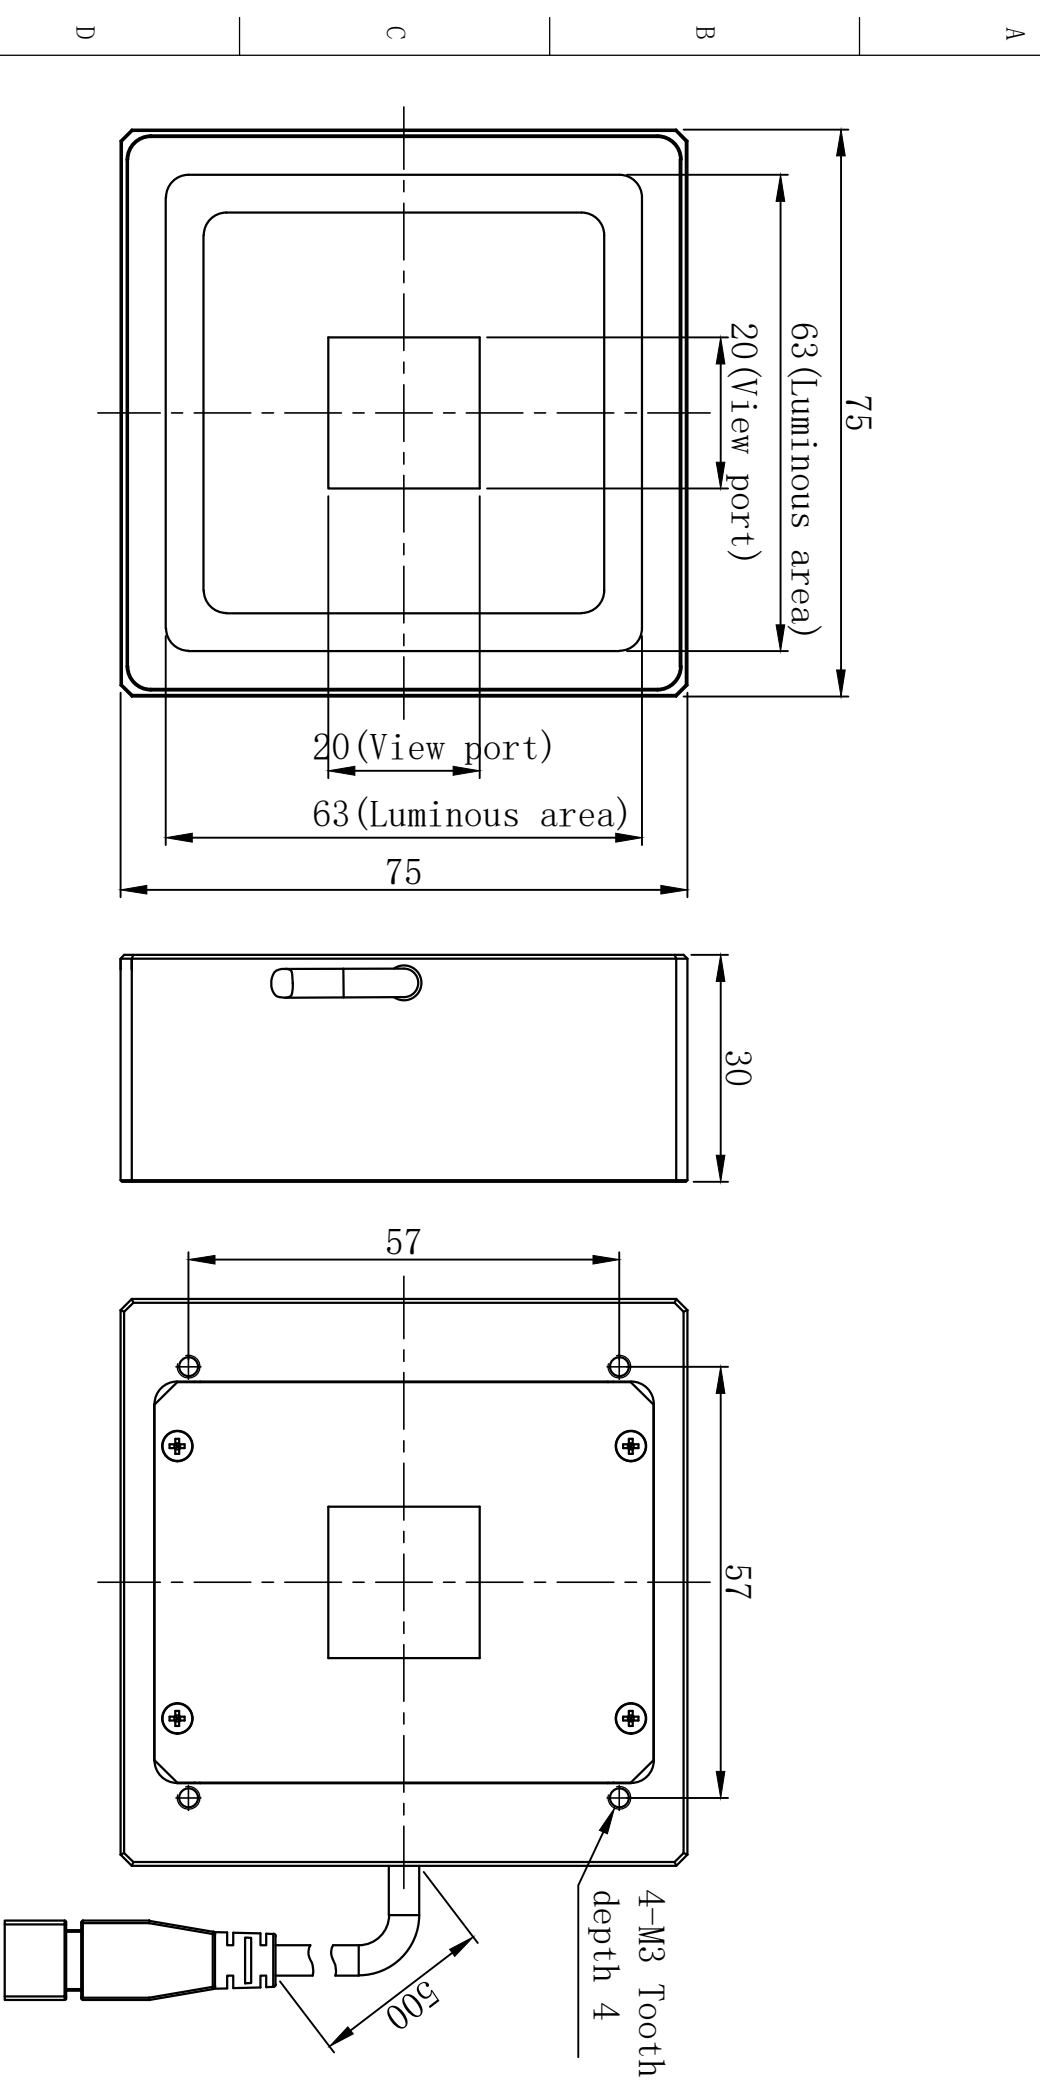

unit: mm

		Model	QNL75	Product installation dimensions
Version number	1.0	Name	Square shadowless lights	
Proportion	1:1	Date		