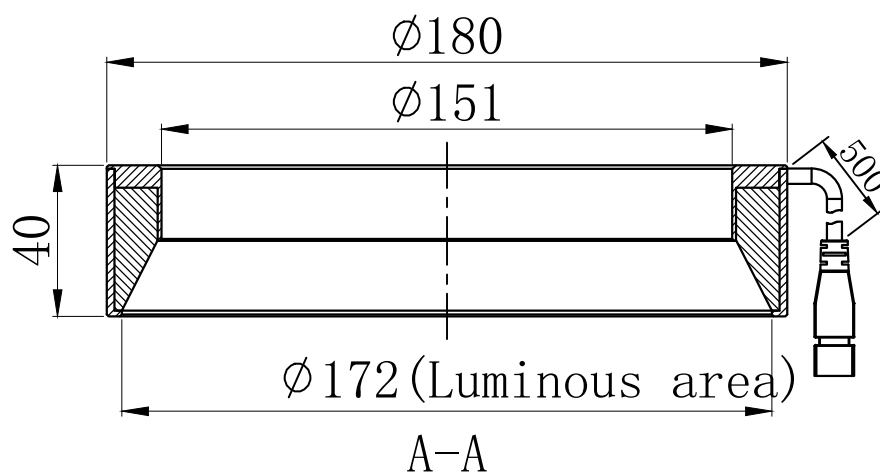

unit: mm

A

B

C

D

Model TNL180

Product installation dimensions

Version number

1.0

Name

Round shadowless lights

Proportion

1:2

Date