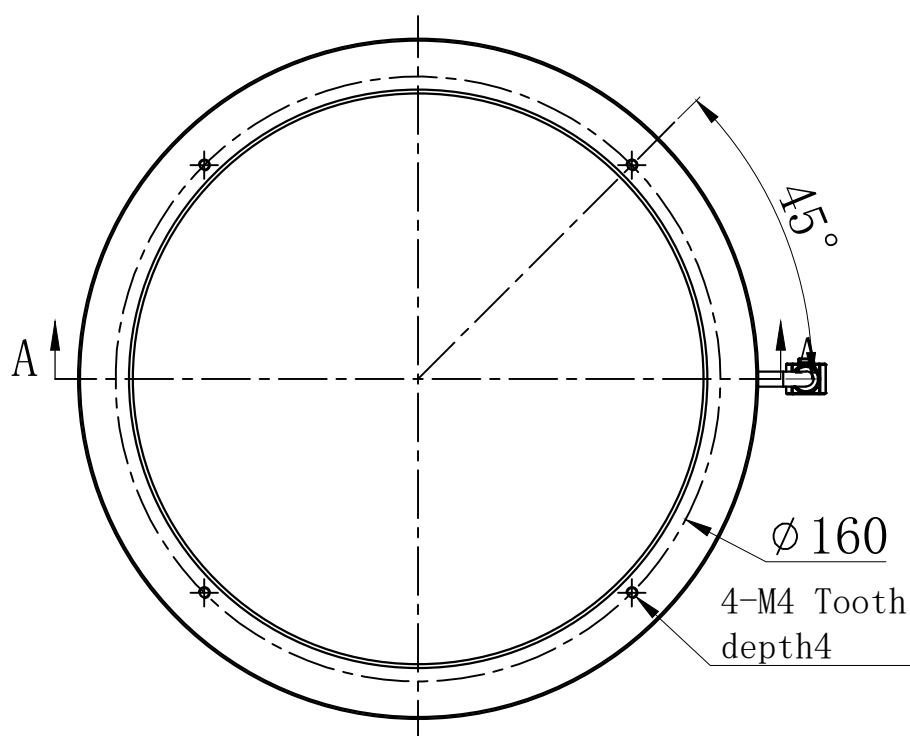

unit: mm

A

B

C

D

Model TNL180

Product installation dimensions

Version number

1.0

Name

Round shadowless lights

Proportion

1:2

Date