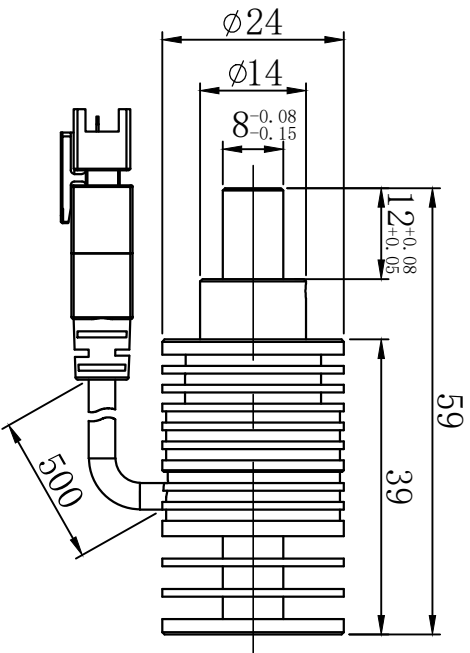

unit: mm

Version number	1.0	Name	PL08-3
Proportion	1:1	Date	Point lights

Product installation dimensions