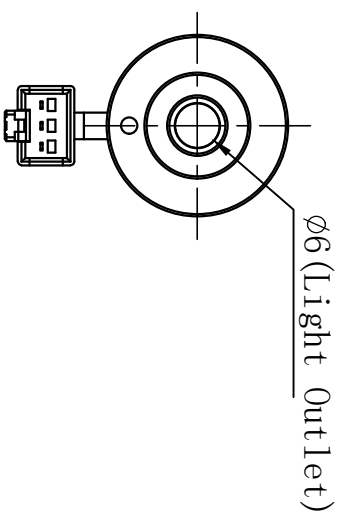

unit: mm

Version number	1.0	Name	PL08-3
Proportion	1:1	Date	Point lights

Product installation dimensions